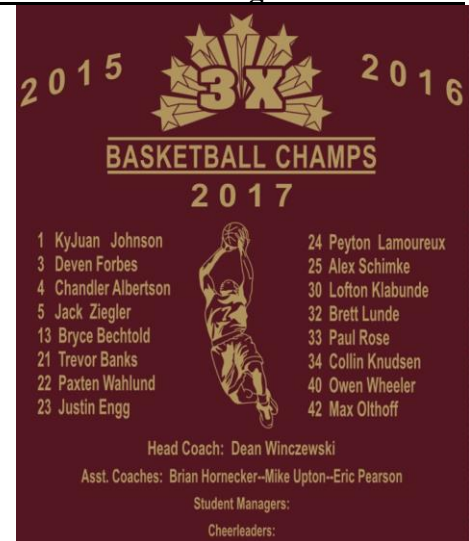

Front T-Shirt Design:

Printed on 50/50 Cotton Maroon shirts:

Short Sleeve: \$15.00 YL, SM-3XL
 Long Sleeve \$18.00 YL, SM-3XL
 Crew Neck \$25.00 YL, SM-3XL
 Hoodie: \$30.00 SM-3XL

Add \$3.00 for 2XL or 3XL

Back T-Shirt Design

Cheerleaders and Managers will be listed

Maroon Champion Dri/Fit Polyester

No Youth sizes available

Short Sleeve: \$20.00 SM – 3XL
 Long Sleeve \$28.00 SM – 3XL
 Pullover Hood: \$35.00 SM - 2XL
 Add \$3.00 for 2XL or 3XL